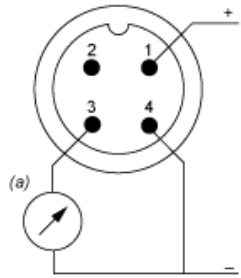

Dimensions

(1) SW24 tightening torque  $\leq 25$  N.m / 221 lb-in

---

## Connection and Schema

---

### Wiring Diagram

3-Wire Technique (0-10 V)

(a) V out