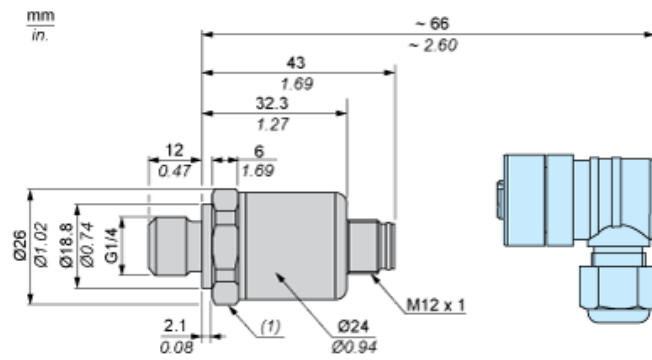

Dimensions

(1) SW24 tightening torque  $\leq 25$  N.m / 221 lb-in

---

## Connection and Schema

---