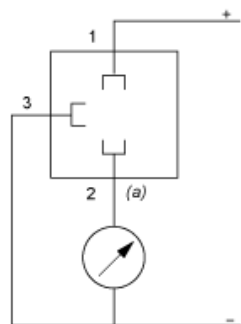

Dimensions

(1) SW24 tightening torque ≤ 25 N.m / 221 lb-in

Connection and Schema

Wiring Diagram

2-Wire Technique (4-20 mA)

(a) V out