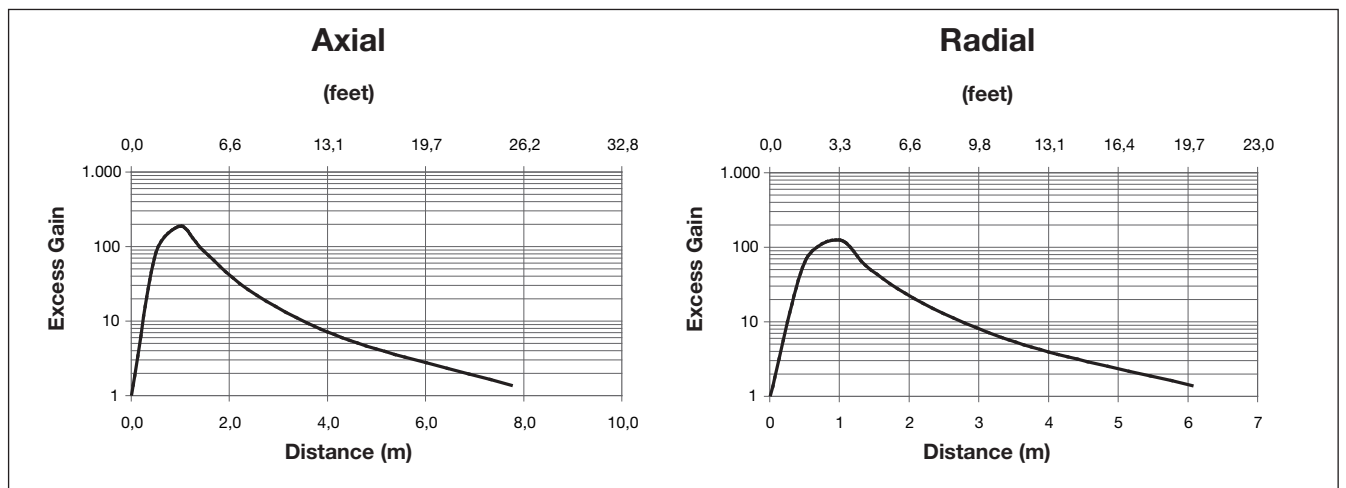

Detection Diagram

Excess Gain

Signal Stability Indication

APA 18-MB1

Dimensions Radial version

Cable version

Plug version