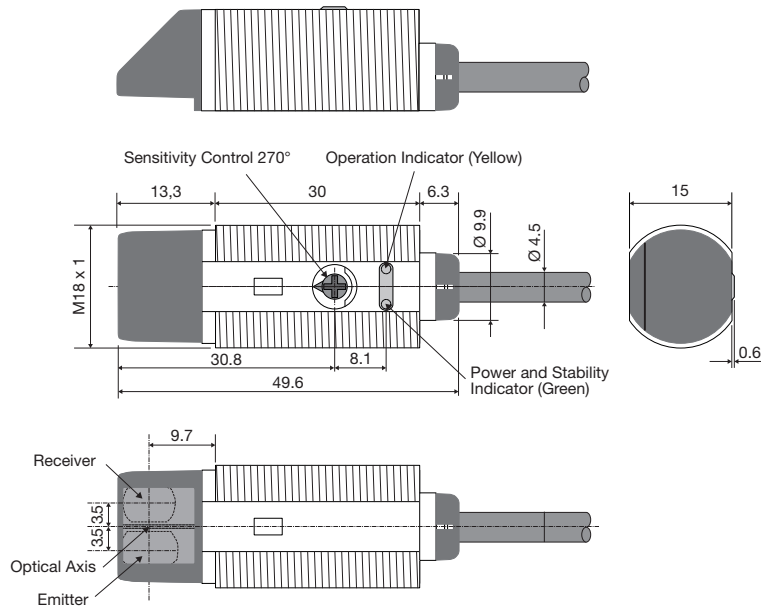

Detection Diagram

Excess Gain

Signal Stability Indication

APA 18-MB1

Dimensions Radial version

Cable version

Plug version