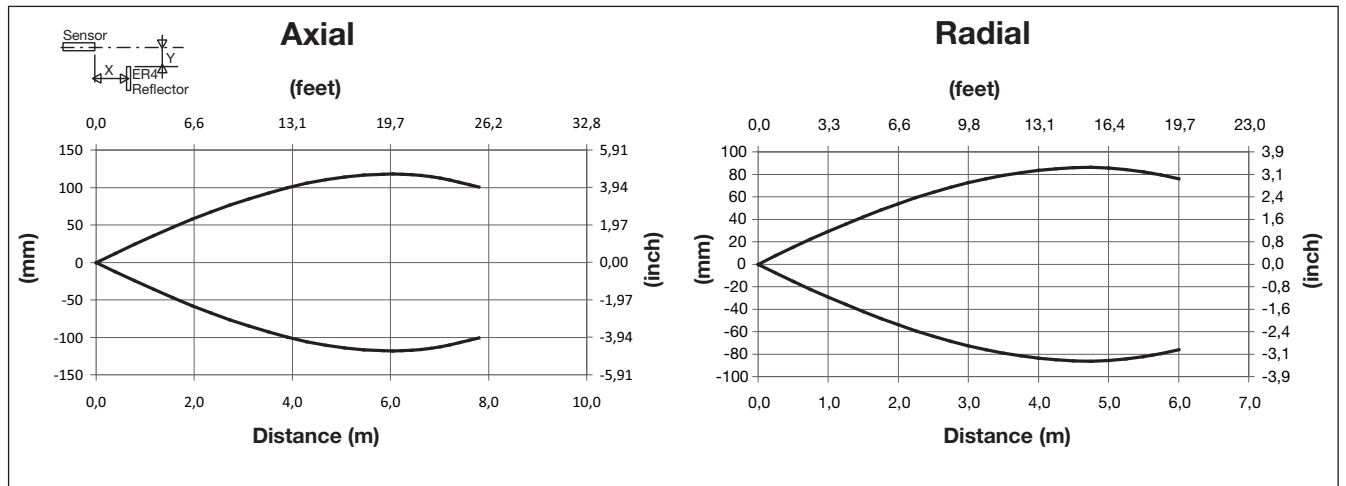

Detection Diagram

Excess Gain

Signal Stability Indication

APA 18-MB1

Dimensions Radial version

Cable version

Plug version