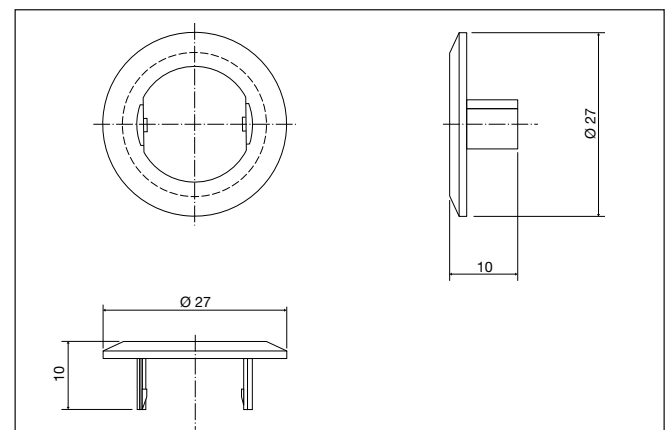

Detection Diagram

Excess Gain

Signal Stability Indication

APA 18-MB1

Dimensions Radial version

Cable version

Plug version