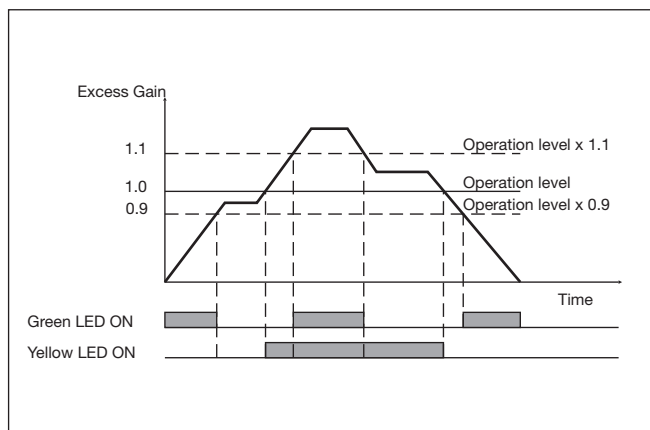

Detection Diagram

Excess Gain

Signal Stability Indication

APA 18-MB1

Dimensions Radial version

Cable version

Plug version