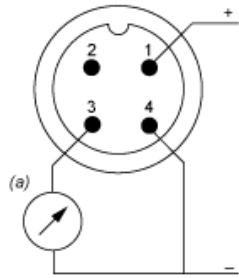

Dimensions

(1) SW24 tightening torque ≤ 25 N.m / 221 lb-in

Connection and Schema

Wiring Diagram

3-Wire Technique (0-10 V)

(a) V out