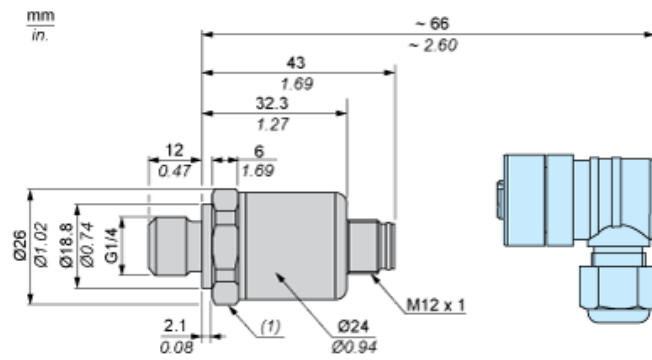

Dimensions

(1) SW24 tightening torque ≤ 25 N.m / 221 lb-in

Connection and Schema

Wiring Diagram

3-Wire Technique (0-10 V)

(a) V out