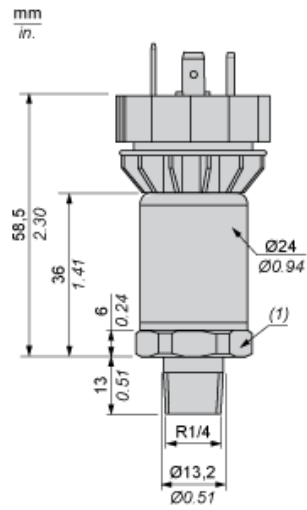

Dimensions

(1) SW24 tightening torque ≤ 25 N.m / 221 lb-in

Wiring Diagram

2-Wire Technique (4-20 mA)

(a) I_{out}