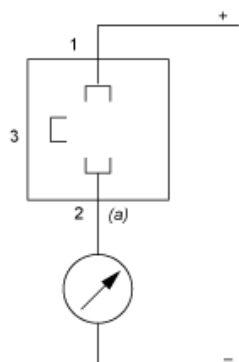

Dimensions

(1) SW24 tightening torque ≤ 25 N.m / 221 lb-in

Wiring Diagram

2-Wire Technique (4-20 mA)

(a) I_{out}