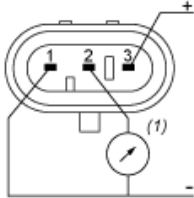

Dimensions

(1) SW24, tightening torque # 24 N-m / 212 lb-in

---

Connections and Schema

---

Connector Wiring

(1) V out