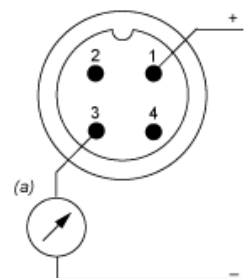

Dimensions

(1) SW24 tightening torque ≤ 25 N.m / 221 lb-in

Connection and Schema

Wiring Diagram

2-Wire Technique (4-20 mA)

(a) I out