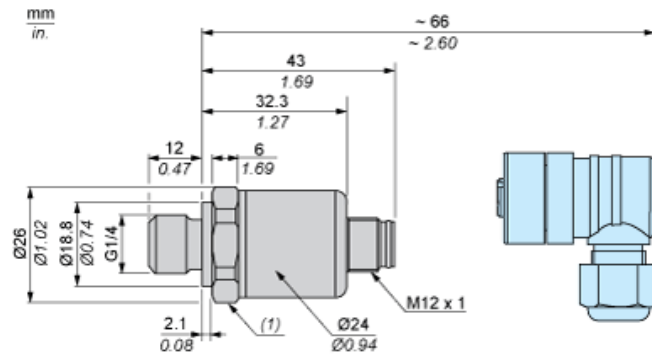

Dimensions

(1) SW24 tightening torque ≤ 25 N.m / 221 lb-in

Connection and Schema

Wiring Diagram

2-Wire Technique (4-20 mA)

(a) I out