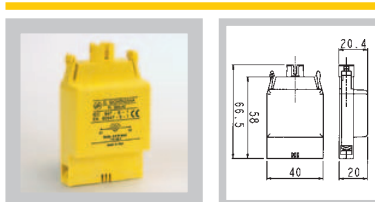

POWER SUPPLY WITH TRANSFORMER

DESIGNATION	POWER SUPPLY	CODE
1 BA9s Input 110/130V Output 24V		PL004TR1
X1 — X2 Input 220/240V Output 24V		PL004TR2
Input 380/440V Output 24V		PL004TR3