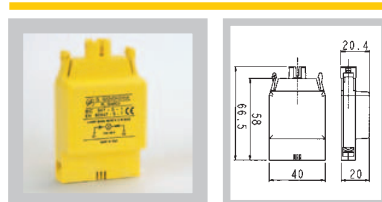

Pegasus

Contact blocks

Screw terminals

AUTOMATION TECHNOLOGIES

CONTACT BLOCKS

CONTACT BLOCKS			
DESIGNATION	FUNCTIONS	CODE	DIMENSIONS
NC 1 — 2	0 1,5 6 mm	PL004001	
NO 3 — 4	0 3,5 6 mm	PL004002	

LAMPHOLDER BA9s

DESIGNATION	POWER SUPPLY	CODE	DIMENSIONS
X1 — X2	BA9s lamp socket 250V 2,4 w max bulb not included	PL004007	

LAMPHOLDER WITH BUILT-IN LED

DESIGNATION	POWER SUPPLY	CODE	DIMENSIONS
X1 — X2	AC/DC 12V	PL0045L12	
	AC/DC 24V	PL0045L24	
	AC/DC 48V	PL0045L48	
	AC/DC 110V	PL0045L110	
	AC 220V	PL0045L220	

POWER SUPPLY WITH DIODE AND RESISTORS

DESIGNATION	POWER SUPPLY	CODE
1 BA9s Lamp 4B/60V -2W max	110/130V	PL004RD1
X1 — X2 Lamp 110/130V -2W max	220/240V	PL004RD2