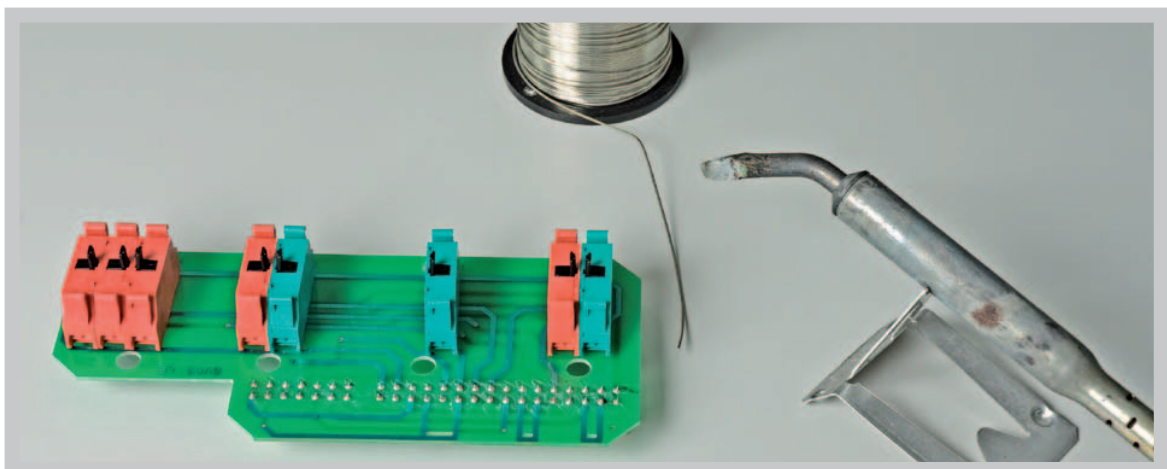

LAMPHOLDER WITH BUILT-IN LED

DESIGNATION	POWER SUPPLY	CODE	DIMENSIONS
	AC/DC 12V	PSC5L12	
	AC/DC 24V	PSC5L24	
	AC/DC 48V	PSC5L48	
	AC/DC 110V	PSC5L110	
	AC 220V	PSC5L220	

Pegasus

Contact blocks

Screw terminals