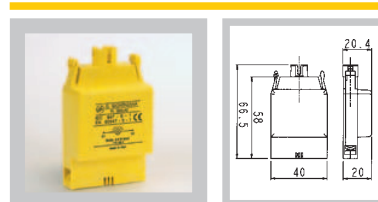

POWER SUPPLY WITH FLASHING LIGHT

DESIGNATION	POWER SUPPLY	CODE
1 BA9s Lamp 24V-2,6 max	24V	PL004LA1
X1 — X2 Lamp 110/130V-2,6 max	110/130V	PL004LA2

1 Lamp supply separately