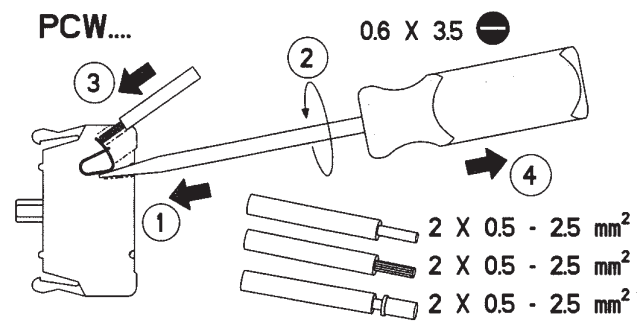

Pegasus

Contact blocks

Spring loaded Terminals

AUTOMATION TECHNOLOGIES

SPRING LOADED TERMINALS

		CONTACT BLOCKS			
	DESIGNATION	FUNCTIONS	CODE	DIMENSIONS	
			PCW01		

LAMPHOLDER BA9s

	DESIGNATION	POWER SUPPLY	CODE	DIMENSIONS
		BA9s lamp socket 250V 2,4 w max bulb not included	PCWAD	

LAMPHOLDER WITH BUILT-IN LED

	DESIGNATION	POWER SUPPLY	CODE	DIMENSIONS
		AC/DC 12V	PCW5L12	
		AC/DC 24V	PCW5L24	
		AC/DC 48V	PCW5L48	
		AC/DC 110V	PCW5L110	
		AC 220V	PCW5L220	

Pegasus

Contact blocks

Welding terminals

CONTACT BLOCKS

CONTACT BLOCKS				
DESIGNATION	FUNCTIONS	CODE	DIMENSIONS	
	NC 	 0 1,5 6 mm	PSC01	
	NO 	 0 3,5 6 mm	PSC10	

LAMPHOLDER BA9s

DESIGNATION	POWER SUPPLY	CODE	DIMENSIONS
	 BA9s lamp socket 250V 2,4 w max bulb not included	PSCAD	