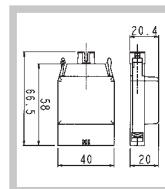

POWER SUPPLY WITH FLASHING LIGHT

DESIGNATION	POWER SUPPLY	CODE
1 BA9s Lamp 24V-2,6 max	24V	PL004LA1
X1 — X2 Lamp 110/130V-2,6 max	110/130V	PL004LA2

1 Lamp supply separately