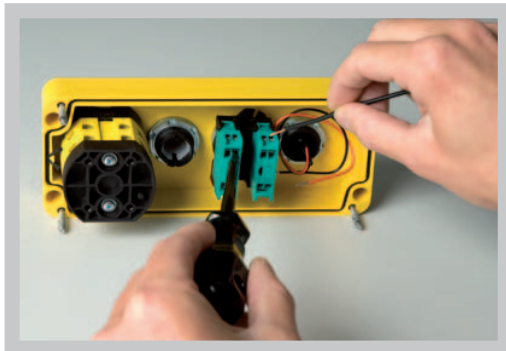

Pegasus

Contact blocks

Spring loaded Terminals

AUTOMATION TECHNOLOGIES

SPRING LOADED TERMINALS

		CONTACT BLOCKS			
	DESIGNATION	FUNCTIONS	CODE	DIMENSIONS	
			PCW01		

LAMPHOLDER BA9s

	DESIGNATION	POWER SUPPLY	CODE	DIMENSIONS
		BA9s lamp socket 250V 2,4 w max bulb not included	PCWAD	

LAMPHOLDER WITH BUILT-IN LED

	DESIGNATION	POWER SUPPLY	CODE	DIMENSIONS
		AC/DC 12V	PCW5L12	
		AC/DC 24V	PCW5L24	
		AC/DC 48V	PCW5L48	
		AC/DC 110V	PCW5L110	
		AC 220V	PCW5L220	

Pegasus

Contact blocks

Welding terminals