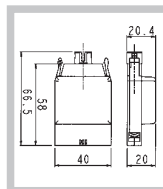

POWER SUPPLY WITH TRANSFORMER

DESIGNATION	POWER SUPPLY	CODE
1 BA9s Input 110/130V Output 24V		PL004TR1
X1 — X2 Input 220/240V Output 24V		PL004TR2
Input 380/440V Output 24V		PL004TR3