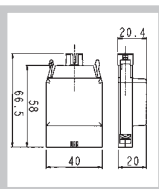

CONTACT BLOCKS

CONTACT BLOCKS				
DESIGNATION	FUNCTIONS	CODE	DIMENSIONS	
	NC 	 0 1,5 6 mm	PSC01	
	NO 	 0 3,5 6 mm	PSC10	

LAMPHOLDER BA9s

DESIGNATION	POWER SUPPLY	CODE	DIMENSIONS
	 BA9s lamp socket 250V 2,4 w max bulb not included	PSCAD	

LAMPHOLDER WITH BUILT-IN LED

DESIGNATION	POWER SUPPLY	CODE	DIMENSIONS
	AC/DC 12V	PSC5L12	
	AC/DC 24V	PSC5L24	
	AC/DC 48V	PSC5L48	
	AC/DC 110V	PSC5L110	
	AC 220V	PSC5L220	

Pegasus

Contact blocks

Screw terminals

AUTOMATION TECHNOLOGIES

CONTACT BLOCKS

CONTACT BLOCKS			
DESIGNATION	FUNCTIONS	CODE	DIMENSIONS
 <p>NC 1 — 2</p>	 <p>0 1,5 6 mm</p>	PL004001	
<p>NO 3 — 4</p>	 <p>0 3,5 6 mm</p>	PL004002	

LAMPHOLDER BA9s

DESIGNATION	POWER SUPPLY	CODE	DIMENSIONS
 <p>X1 — X2</p>	<p>BA9s lamp socket 250V 2,4 w max bulb not included</p>	PL004007	

LAMPHOLDER WITH BUILT-IN LED

DESIGNATION	POWER SUPPLY	CODE	DIMENSIONS
 <p>X1 — X2</p>	AC/DC 12V	PL0045L12	
	AC/DC 24V	PL0045L24	
	AC/DC 48V	PL0045L48	
	AC/DC 110V	PL0045L110	
	AC 220V	PL0045L220	

POWER SUPPLY WITH DIODE AND RESISTORS