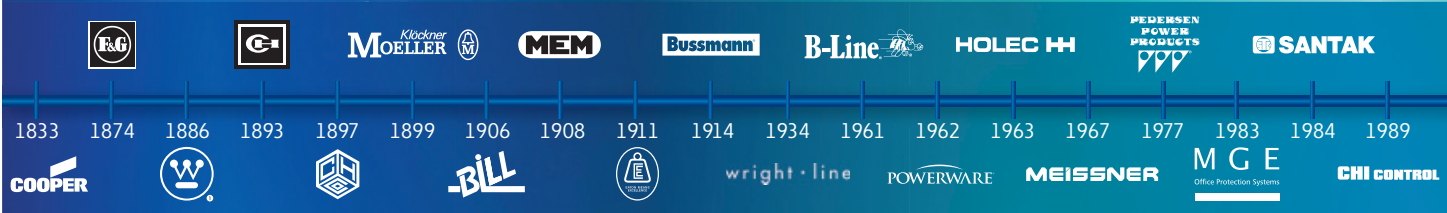

CUTLER-HAMMER COOPER
BUSSMANN POWERWARE
MEM BILL
CROUSE-HINDS MOELLER
SANTAK HOLEC
WESTINGHOUSE MGE OFFICE PROTECTION SYSTEMS B-LINE

EAT•N

Powering Business Worldwide

The power of fusion.

EAT•N

Powering Business Worldwide

There's a certain energy at Eaton. It's the power of uniting some of the world's most respected names to build a brand you can trust to meet your every power management need.

Eaton is dedicated to ensuring that reliable, efficient and safe power is available when it's needed most. Building on over 100 years of experience in electrical power management, the experts at Eaton deliver customized, integrated solutions to solve your most critical challenges. To learn more visit www.eaton.eu/electrical.

All of the above are trademarks of Eaton or its affiliates. *Eaton has a license to use the Westinghouse brand name in Asia Pacific. ©2013 Eaton.