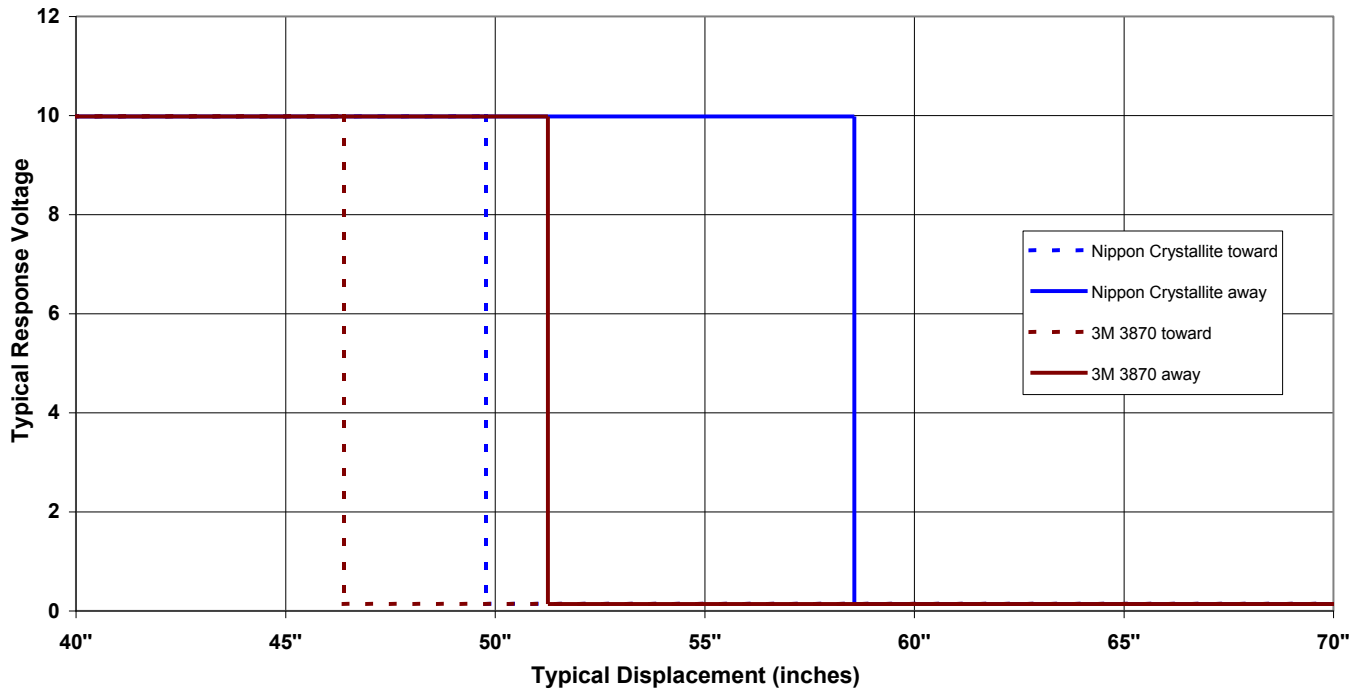

Long Distance Reflective Switch

OPB720A and OPB720B Series

Voltage Response vs Displacement
OPB720A-06Z or OPB720B-06Z

Voltage Response vs Displacement
OPB720A-06Z or OPB720B-06Z

General Note
TT Electronics reserves the right to make changes in product specification without notice or liability. All information is subject to TT Electronics' own data and is considered accurate at time of going to print.