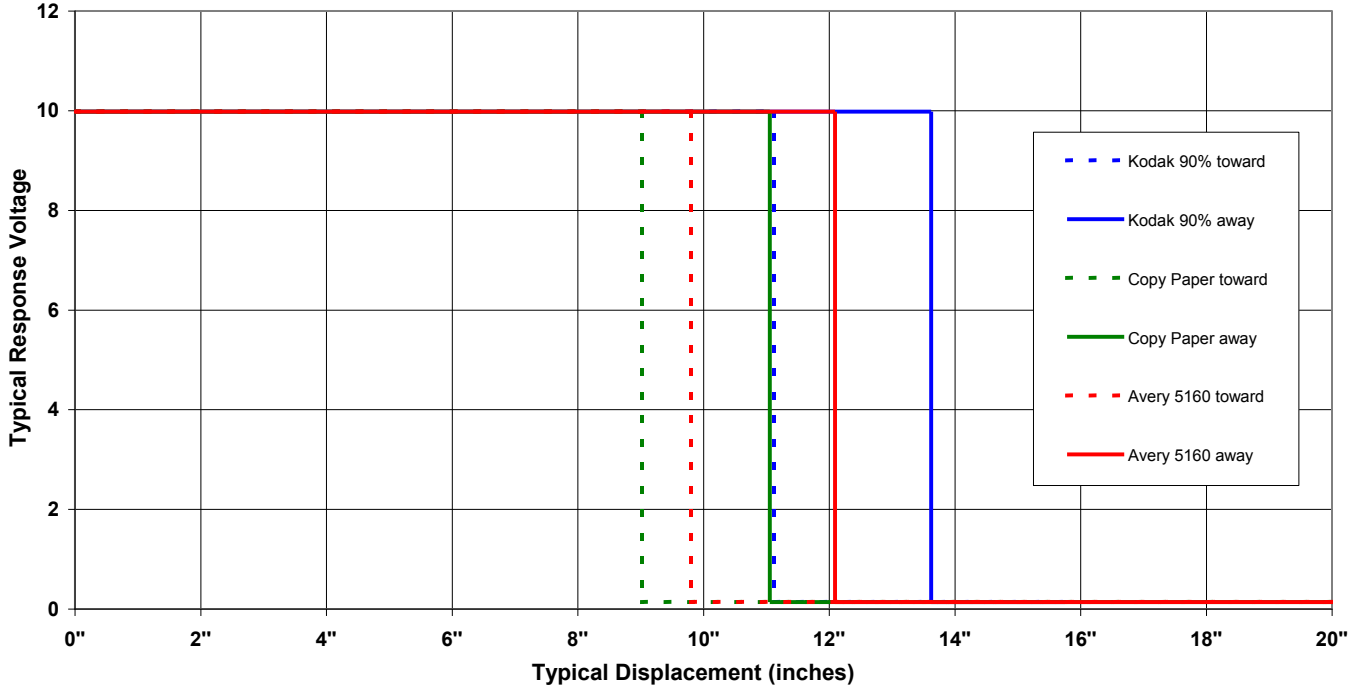

Voltage Response vs Displacement
OPB720A-12Z or OPB720B-12Z