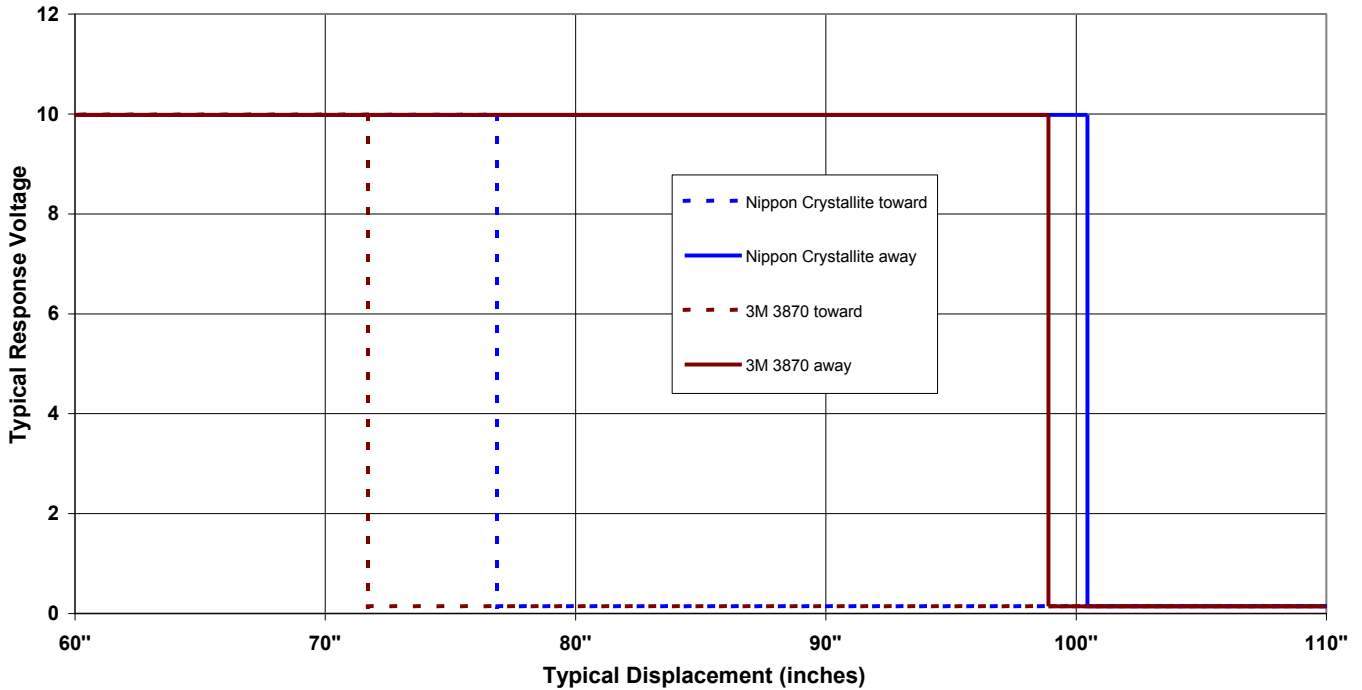

Voltage Response vs Displacement
OPB720A-12Z or OPB720B-12Z