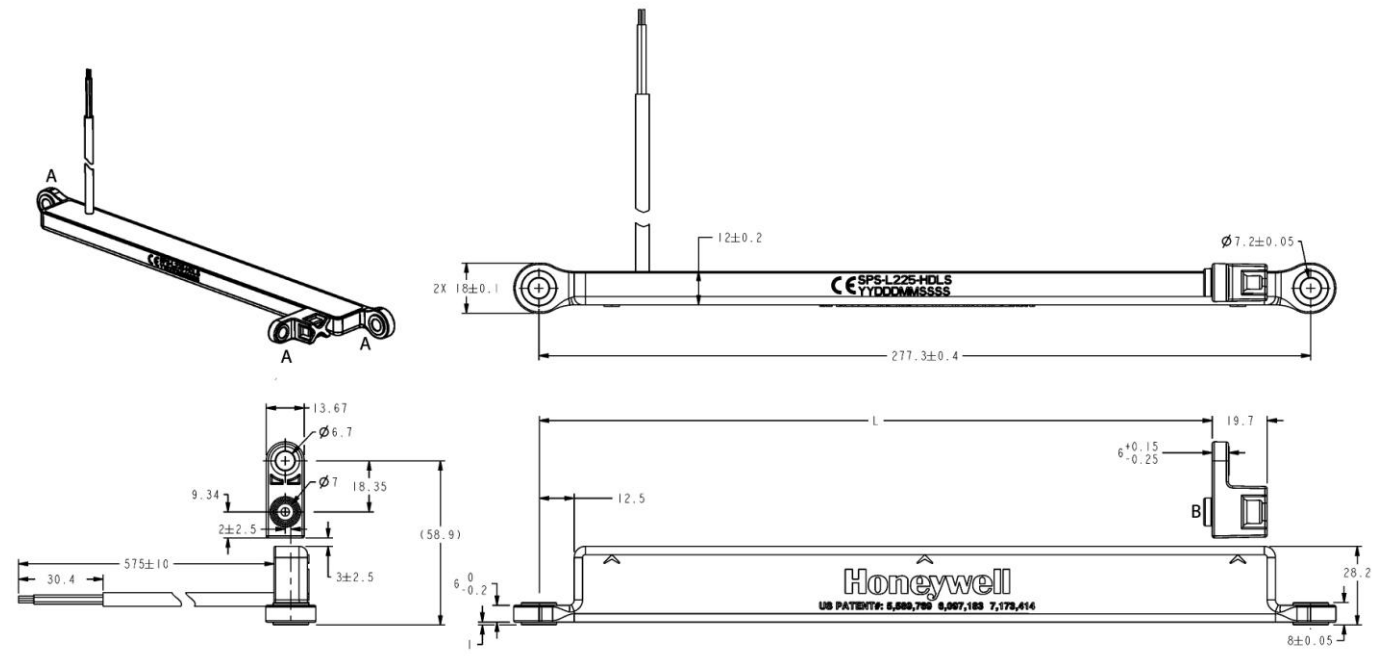

75 mm and 225 mm Linear Configurations

Figure 1. Dimensional Drawings (For reference only: mm)

SPS-L075-HALS (75 mm Analog)

SPS-L225-HALS (225 mm Analog)

SMART Position Sensor

SPS-L225-HDLS (225 mm Digital)

A = Mounting ear

B = Mounting dog

NOTICE

Ferrous metal within a 100 mm [3.9 in] radius of the magnet may affect sensor performance.