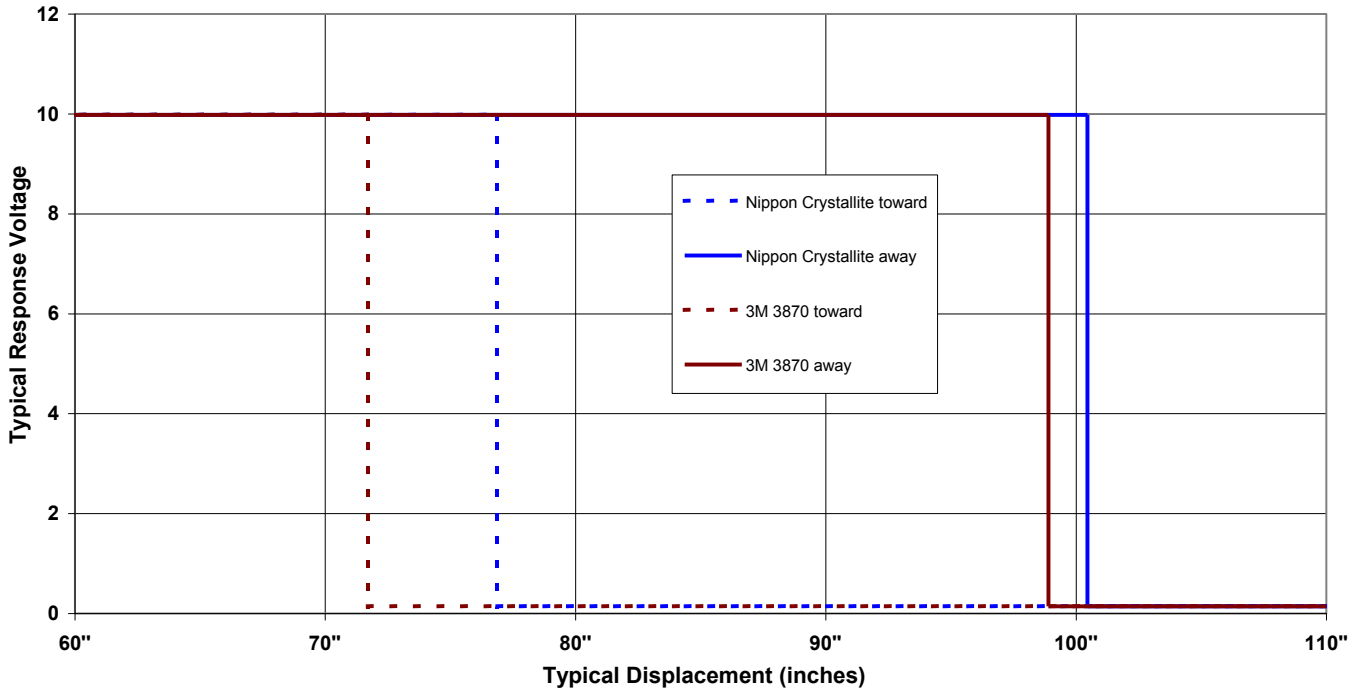

# Long Distance Reflective Switch

OPB720A and OPB720B Series

Voltage Response vs Displacement  
OPB720A-12Z or OPB720B-12Z

Voltage Response vs Displacement  
OPB720A-12Z or OPB720B-12Z

General Note  
TT Electronics reserves the right to make changes in product specification without notice or liability. All information is subject to TT Electronics' own data and is considered accurate at time of going to print.