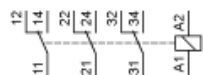

Universal Relay

Dimensions

$\frac{\text{mm}}{\text{in.}}$

Universal Relay

Wiring Diagram

Universal Relay

Wiring Diagram

Symbols shown in blue correspond to Nema marking.