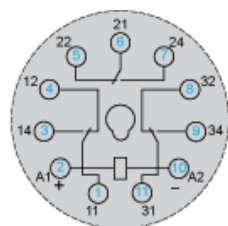

Universal Relay

Dimensions

$\frac{\text{mm}}{\text{in.}}$

Universal Relay

Wiring Diagram

Universal Relay

Wiring Diagram

Symbols shown in blue correspond to Nema marking.