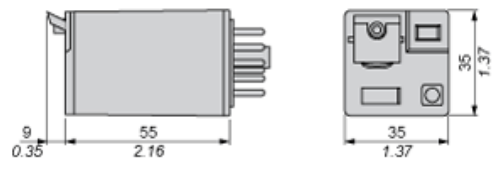

Universal Relay

Dimensions

$\frac{\text{mm}}{\text{in.}}$

Universal Relay

Wiring Diagram

Universal Relay

Wiring Diagram

Symbols shown in blue correspond to Nema marking.