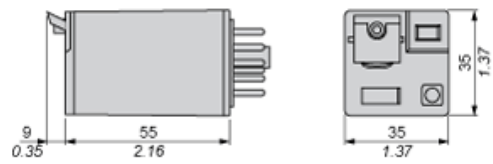

Universal Relay

Dimensions

$\frac{\text{mm}}{\text{in.}}$

Universal Relay

Wiring Diagram

Universal Relay

Wiring Diagram

Symbols shown in blue correspond to Nema marking.