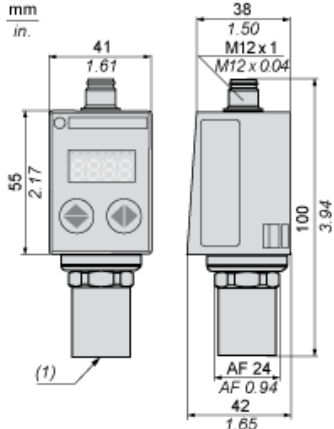

Dimensions

(1) Fluid entry: 1/4"-18NPT female