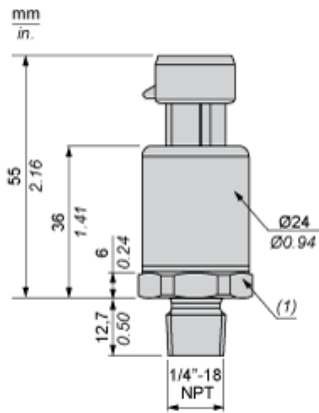

Dimensions

(1) SW24 tightening torque  $\leq 25$  N.m / 221 lb-in

---

Wiring Diagram

---

2-Wire Technique (4-20 mA)