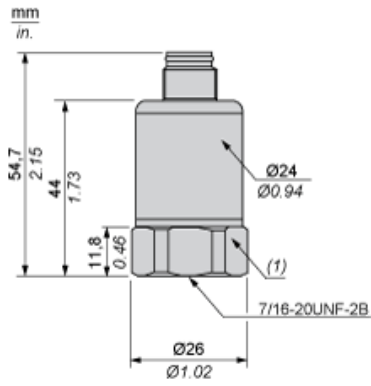

Dimensions

(1) SW24 tightening torque  $\leq 10$  N.m / 221 lb-in

---

Wiring Diagram

---

3-Wire Technique (0.5 – 4.5 V)