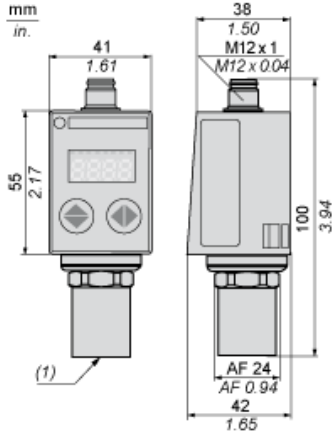

Dimensions

(1) Fluid entry: 1/4"-18NPT female