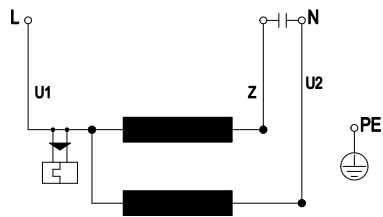

Connection screen

U1	blue	Z	brown	U2	black
PE	green/yellow				