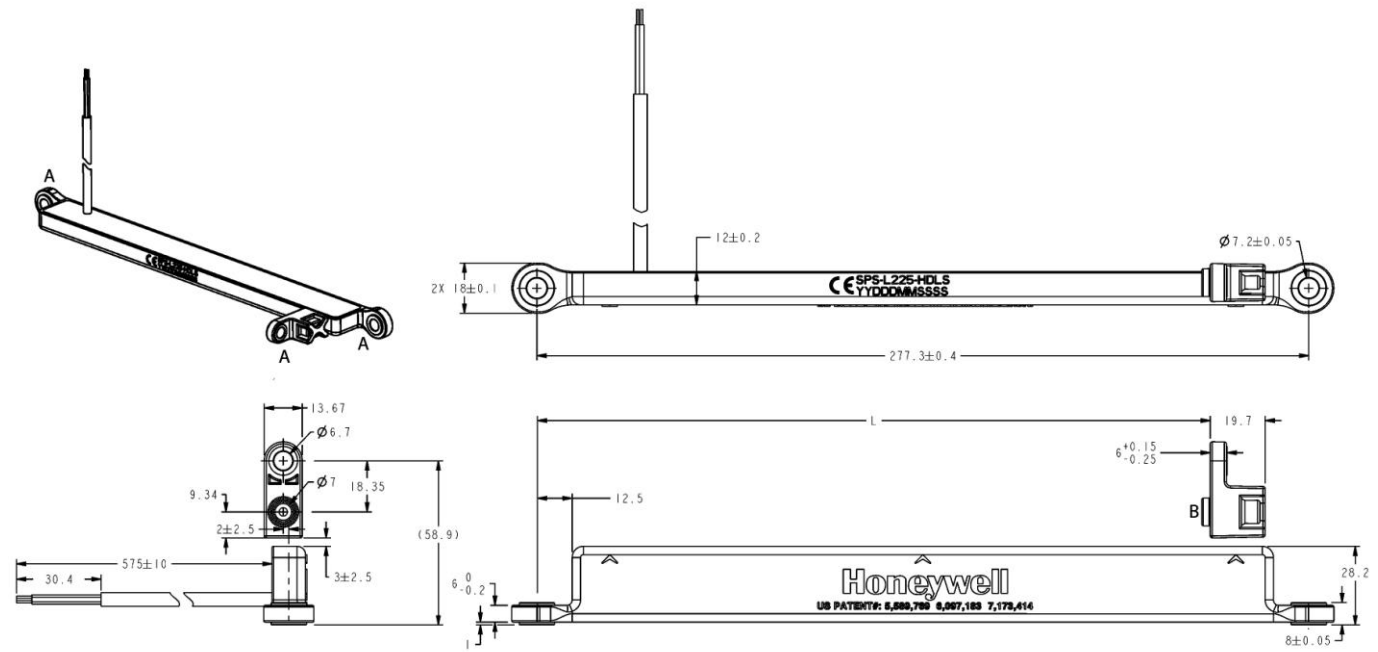

75 mm and 225 mm Linear Configurations

Figure 1. Dimensional Drawings (For reference only: mm)

SPS-L075-HALS (75 mm Analog)

SPS-L225-HALS (225 mm Analog)

SMART Position Sensor

SPS-L225-HDLS (225 mm Digital)

A = Mounting ear

B = Mounting dog

NOTICE

Ferrous metal within a 100 mm [3.9 in] radius of the magnet may affect sensor performance.