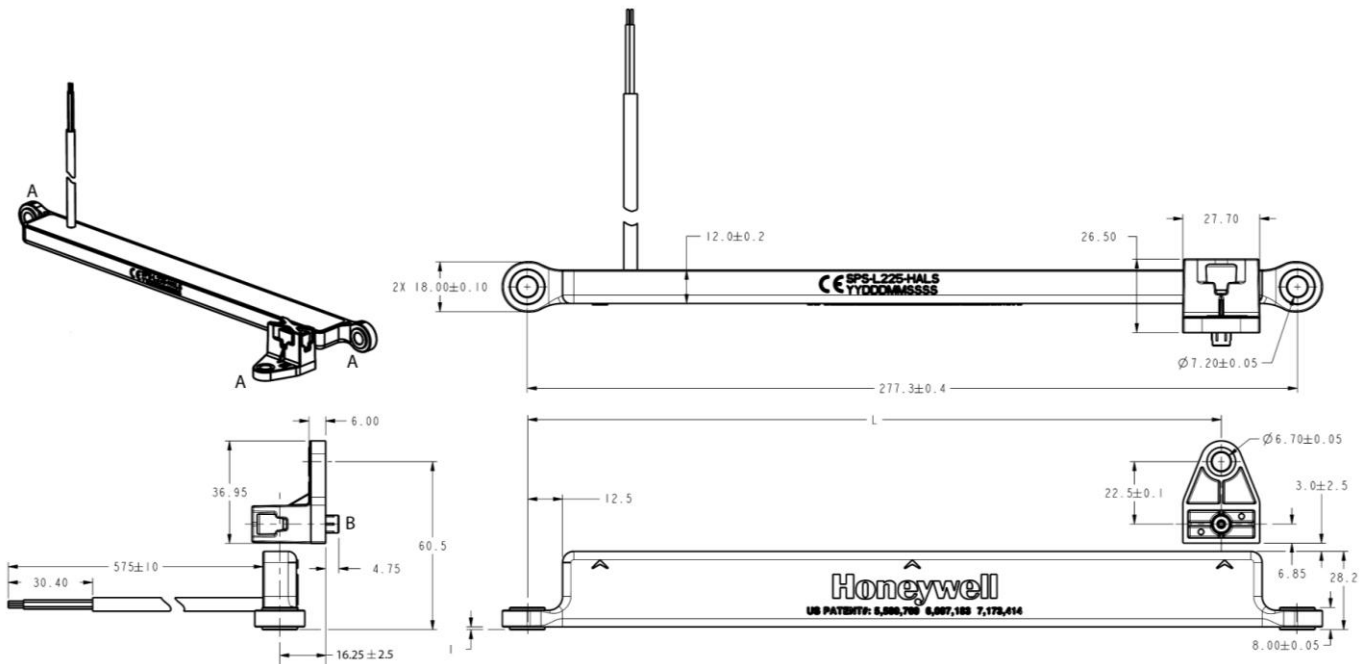

75 mm and 225 mm Linear Configurations

Figure 1. Dimensional Drawings (For reference only: mm)

SPS-L075-HALS (75 mm Analog)

SPS-L225-HALS (225 mm Analog)

SMART Position Sensor

SPS-L225-HDLS (225 mm Digital)

A = Mounting ear

B = Mounting dog

NOTICE

Ferrous metal within a 100 mm [3.9 in] radius of the magnet may affect sensor performance.