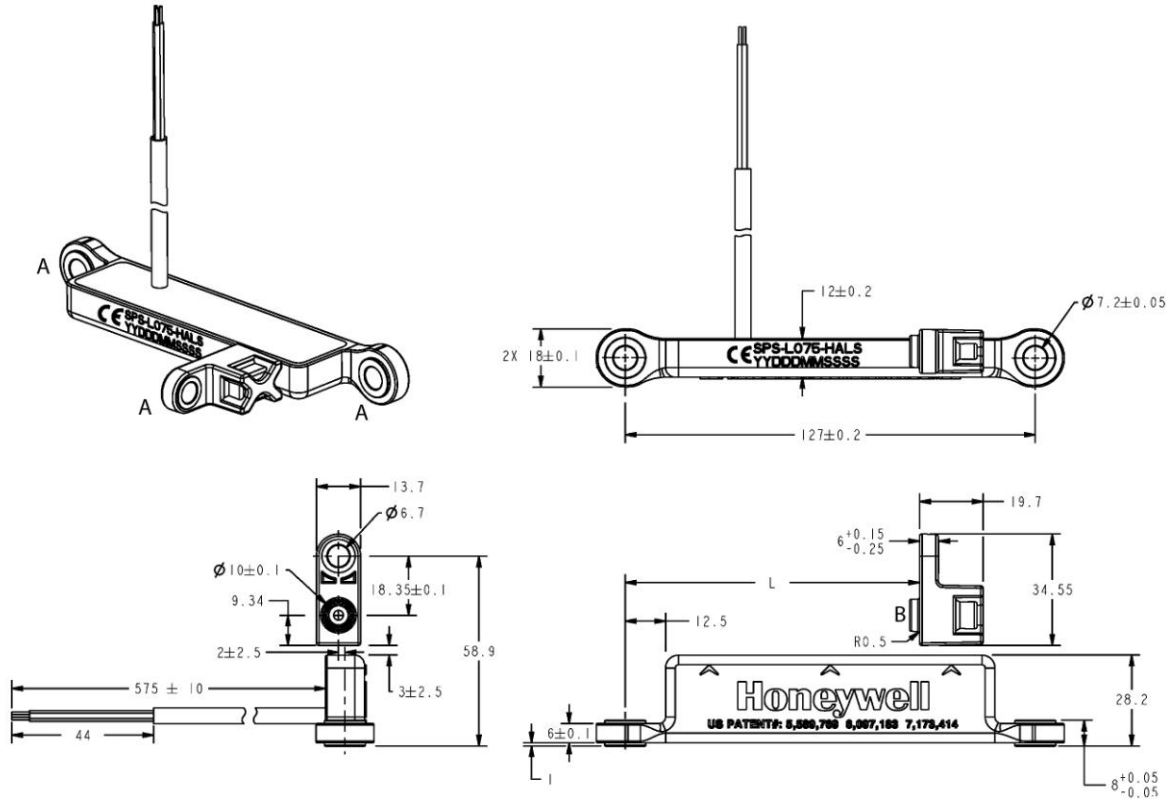

75 mm and 225 mm Linear Configurations

Figure 1. Dimensional Drawings (For reference only: mm)

SPS-L075-HALS (75 mm Analog)

SPS-L225-HALS (225 mm Analog)

SMART Position Sensor

SPS-L225-HDLS (225 mm Digital)

A = Mounting ear

B = Mounting dog

NOTICE

Ferrous metal within a 100 mm [3.9 in] radius of the magnet may affect sensor performance.